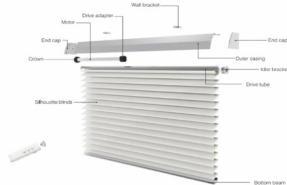

Custom Scene

Set up various linkage modes of devices for life scene

Motorized Curtain

Smart Security Solutions

Fingerprint Unlock

Passcode Unlock

RFid Unlock

Application Unlock